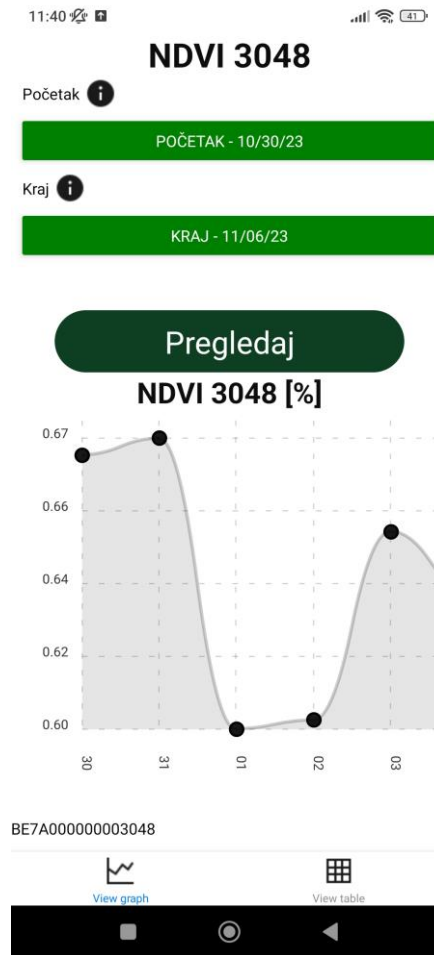

Grafički i tablični prikaz podataka

IoT-polje

Temperatura zraka [C]

Datum	Vrijednost
02/17/23 01:00:00	7.60
02/18/23 01:00:00	10.42
02/19/23 01:00:00	10.41
02/20/23 01:00:00	10.86
02/21/23 01:00:00	11.14
02/22/23 01:00:00	12.81
02/23/23 01:00:00	10.84
02/23/23 15:35:16	9.32

Filtriranje podataka po poljima za unos

Grafički i tablični prikaz GDD-a

15:41
FER FAO 200 - rani [GDU]

Datum	Vrijednost
08/01/22 02:00:00	1178.57
08/02/22 02:00:00	1178.57
08/03/22 02:00:00	1191.34
08/04/22 02:00:00	1205.99
08/05/22 02:00:00	1221.12
08/06/22 02:00:00	1236.54
08/07/22 02:00:00	1252.71
08/08/22 02:00:00	1267.41
08/09/22 02:00:00	1280.91
08/10/22 02:00:00	1294.76
08/11/22 02:00:00	1308.55
08/12/22 02:00:00	1321.99
08/13/22 02:00:00	1335.53
08/14/22 02:00:00	1345.83
08/15/22 02:00:00	1359.27
08/16/22 02:00:00	1373.22
08/17/22 02:00:00	1388.26
08/18/22 02:00:00	1403.39
08/19/22 02:00:00	1419.22
08/20/22 02:00:00	1434.26
08/21/22 02:00:00	1447.71
08/22/22 02:00:00	1461.35
08/23/22 02:00:00	1470.19
08/24/22 02:00:00	1478.51

Grafčki prikaz Tablični prikaz

Grafički i tablični prikaz predviđanja

11:40

Procjena prinosa [tona]

Date	Value
10/30/23 01:00:00	13.53
10/31/23 01:00:00	13.63
11/01/23 01:00:00	13.72
11/02/23 01:00:00	13.66
11/03/23 01:00:00	13.70
11/04/23 01:00:00	13.64
11/05/23 01:00:00	13.91

View graph View table

Radionica: Kontinuirani nadzor polja i usjeva za preciznu poljoprivredu

Grafički i tablični prikaz NDVI-a

11:40

NDVI 3048 [%]

Date	Value
10/30/23 01:00:00	0.67
10/31/23 01:00:00	0.67
11/01/23 01:00:00	0.60
11/02/23 01:00:00	0.61
11/03/23 01:00:00	0.65
11/04/23 01:00:00	0.64
11/05/23 01:00:00	0.66