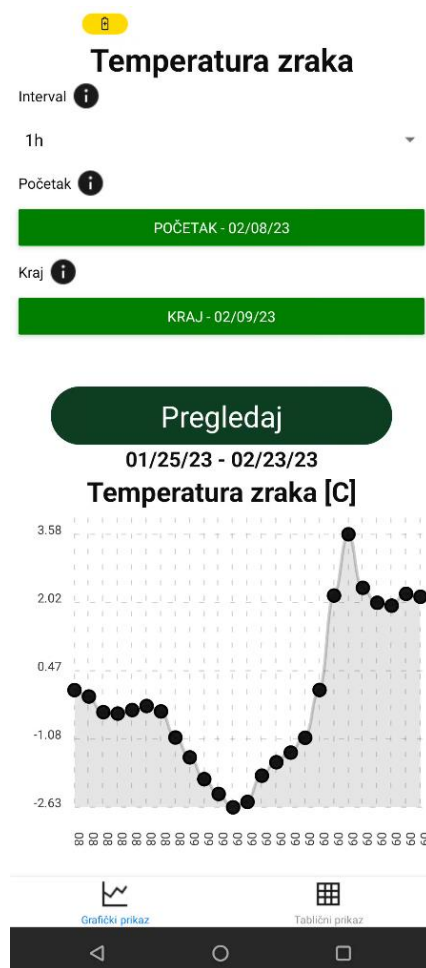

Grafički i tablični prikaz podataka

IoT-polje

Temperatura zraka [C]

Datum	Vrijednost
02/17/23 01:00:00	7.60
02/18/23 01:00:00	10.42
02/19/23 01:00:00	10.41
02/20/23 01:00:00	10.86
02/21/23 01:00:00	11.14
02/22/23 01:00:00	12.81
02/23/23 01:00:00	10.84
02/23/23 15:35:16	9.32

Filtriranje podataka po poljima za unos

Grafički i tablični prikaz GDD-a

15:41
FER FAO 200 - rani [GDU]

Datum	Vrijednost
08/01/22 02:00:00	1178.57
08/02/22 02:00:00	1178.57
08/03/22 02:00:00	1191.34
08/04/22 02:00:00	1205.99
08/05/22 02:00:00	1221.12
08/06/22 02:00:00	1236.54
08/07/22 02:00:00	1252.71
08/08/22 02:00:00	1267.41
08/09/22 02:00:00	1280.91
08/10/22 02:00:00	1294.76
08/11/22 02:00:00	1308.55
08/12/22 02:00:00	1321.99
08/13/22 02:00:00	1335.53
08/14/22 02:00:00	1345.83
08/15/22 02:00:00	1359.27
08/16/22 02:00:00	1373.22
08/17/22 02:00:00	1388.26
08/18/22 02:00:00	1403.39
08/19/22 02:00:00	1419.22
08/20/22 02:00:00	1434.26
08/21/22 02:00:00	1447.71
08/22/22 02:00:00	1461.35
08/23/22 02:00:00	1470.19
08/24/22 02:00:00	1478.51