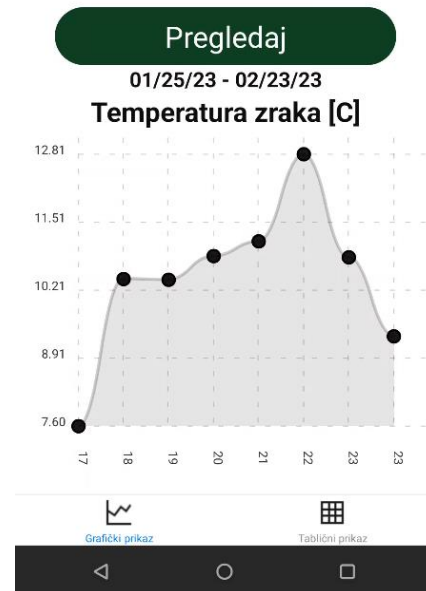

Grafički i tablični prikaz podataka

IoT-polje

Temperatura zraka [C]

Datum	Vrijednost
02/17/23 01:00:00	7.60
02/18/23 01:00:00	10.42
02/19/23 01:00:00	10.41
02/20/23 01:00:00	10.86
02/21/23 01:00:00	11.14
02/22/23 01:00:00	12.81
02/23/23 01:00:00	10.84
02/23/23 15:35:16	9.32

Filtriranje podataka po poljima za unos

Grafički i tablični prikaz GDD-a

15:41
FER FAO 200 - rani [GDU]

Datum	Vrijednost
08/01/22 02:00:00	1178.57
08/02/22 02:00:00	1178.57
08/03/22 02:00:00	1191.34
08/04/22 02:00:00	1205.99
08/05/22 02:00:00	1221.12
08/06/22 02:00:00	1236.54
08/07/22 02:00:00	1252.71
08/08/22 02:00:00	1267.41
08/09/22 02:00:00	1280.91
08/10/22 02:00:00	1294.76
08/11/22 02:00:00	1308.55
08/12/22 02:00:00	1321.99
08/13/22 02:00:00	1335.53
08/14/22 02:00:00	1345.83
08/15/22 02:00:00	1359.27
08/16/22 02:00:00	1373.22
08/17/22 02:00:00	1388.26
08/18/22 02:00:00	1403.39
08/19/22 02:00:00	1419.22
08/20/22 02:00:00	1434.26
08/21/22 02:00:00	1447.71
08/22/22 02:00:00	1461.35
08/23/22 02:00:00	1470.19
08/24/22 02:00:00	1478.51

Grafčki prikaz Tablični prikaz

Grafički i tablični prikaz predviđanja

11:40

Procjena prinosa [tona]

Date	Value
10/30/23 01:00:00	13.53
10/31/23 01:00:00	13.63
11/01/23 01:00:00	13.72
11/02/23 01:00:00	13.66
11/03/23 01:00:00	13.70
11/04/23 01:00:00	13.64
11/05/23 01:00:00	13.91

View graph View table

Radionica: Kontinuirani nadzor polja i usjeva za preciznu poljoprivredu

Grafički i tablični prikaz NDVI-a

11:40

NDVI 3048 [%]

Date	Value
10/30/23 01:00:00	0.67
10/31/23 01:00:00	0.67
11/01/23 01:00:00	0.60
11/02/23 01:00:00	0.61
11/03/23 01:00:00	0.65
11/04/23 01:00:00	0.64
11/05/23 01:00:00	0.66