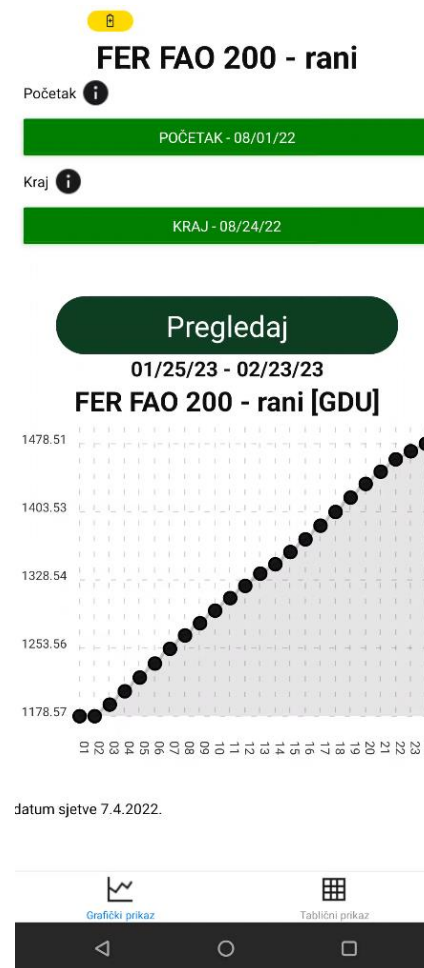

Grafički i tablični prikaz podataka

IoT-polje

Temperatura zraka [C]

Datum	Vrijednost
02/17/23 01:00:00	7.60
02/18/23 01:00:00	10.42
02/19/23 01:00:00	10.41
02/20/23 01:00:00	10.86
02/21/23 01:00:00	11.14
02/22/23 01:00:00	12.81
02/23/23 01:00:00	10.84
02/23/23 15:35:16	9.32

Filtriranje podataka po poljima za unos

Grafički i tablični prikaz GDD-a

15:41
FER FAO 200 - rani [GDU]

Datum	Vrijednost
08/01/22 02:00:00	1178.57
08/02/22 02:00:00	1178.57
08/03/22 02:00:00	1191.34
08/04/22 02:00:00	1205.99
08/05/22 02:00:00	1221.12
08/06/22 02:00:00	1236.54
08/07/22 02:00:00	1252.71
08/08/22 02:00:00	1267.41
08/09/22 02:00:00	1280.91
08/10/22 02:00:00	1294.76
08/11/22 02:00:00	1308.55
08/12/22 02:00:00	1321.99
08/13/22 02:00:00	1335.53
08/14/22 02:00:00	1345.83
08/15/22 02:00:00	1359.27
08/16/22 02:00:00	1373.22
08/17/22 02:00:00	1388.26
08/18/22 02:00:00	1403.39
08/19/22 02:00:00	1419.22
08/20/22 02:00:00	1434.26
08/21/22 02:00:00	1447.71
08/22/22 02:00:00	1461.35
08/23/22 02:00:00	1470.19
08/24/22 02:00:00	1478.51