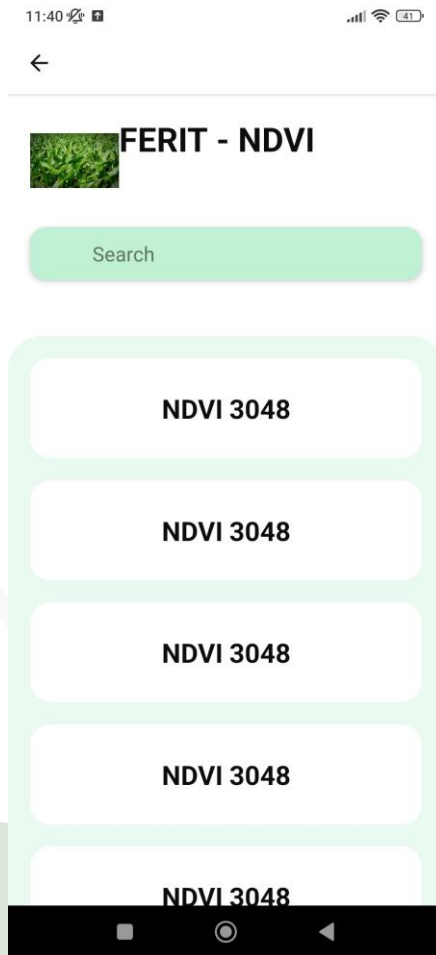

Filtriranje podataka po poljima za unos

Grafički i tablični prikaz GDD-a

15:41
FER FAO 200 - rani [GDU]

Datum	Vrijednost
08/01/22 02:00:00	1178.57
08/02/22 02:00:00	1178.57
08/03/22 02:00:00	1191.34
08/04/22 02:00:00	1205.99
08/05/22 02:00:00	1221.12
08/06/22 02:00:00	1236.54
08/07/22 02:00:00	1252.71
08/08/22 02:00:00	1267.41
08/09/22 02:00:00	1280.91
08/10/22 02:00:00	1294.76
08/11/22 02:00:00	1308.55
08/12/22 02:00:00	1321.99
08/13/22 02:00:00	1335.53
08/14/22 02:00:00	1345.83
08/15/22 02:00:00	1359.27
08/16/22 02:00:00	1373.22
08/17/22 02:00:00	1388.26
08/18/22 02:00:00	1403.39
08/19/22 02:00:00	1419.22
08/20/22 02:00:00	1434.26
08/21/22 02:00:00	1447.71
08/22/22 02:00:00	1461.35
08/23/22 02:00:00	1470.19
08/24/22 02:00:00	1478.51

Grafčki prikaz Tablični prikaz

Grafički i tablični prikaz predviđanja

11:40

Procjena prinosa [tona]

Date	Value
10/30/23 01:00:00	13.53
10/31/23 01:00:00	13.63
11/01/23 01:00:00	13.72
11/02/23 01:00:00	13.66
11/03/23 01:00:00	13.70
11/04/23 01:00:00	13.64
11/05/23 01:00:00	13.91

View graph View table

Radionica: Kontinuirani nadzor polja i usjeva za preciznu poljoprivredu

Grafički i tablični prikaz NDVI-a

11:40

NDVI 3048 [%]

Date	Value
10/30/23 01:00:00	0.67
10/31/23 01:00:00	0.67
11/01/23 01:00:00	0.60
11/02/23 01:00:00	0.61
11/03/23 01:00:00	0.65
11/04/23 01:00:00	0.64
11/05/23 01:00:00	0.66

View graph View table